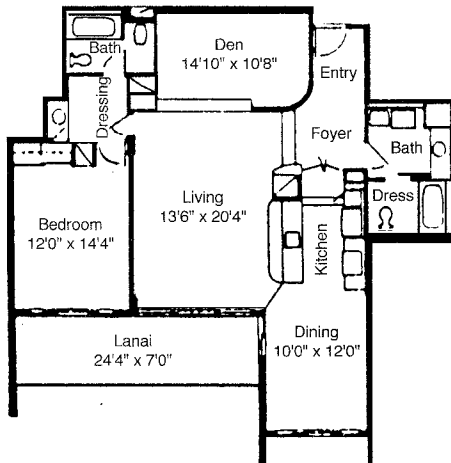

APARTMENT G-2 BEDROOMS, 2 BATH

TOTAL APT. AREA 1,845 sq ft

Dimensions are approximate interior measurements

APARTMENT H-2 BEDROOMS, 2 BATH, DEN

TOTAL APT. AREA 1,843 sq ft

Dimensions are approximate interior measurements

APARTMENT J-1 1-2 BEDROOM, 2 BATH

TOTAL APT. AREA 1,807 sq ft

Dimensions are approximate interior measurements

APARTMENT I-1 1 BEDROOM, 2 BATH, DEN

TOTAL APT. AREA 1,544 sq ft

Dimensions are approximate interior measurements

APARTMENT J-2 2 BEDROOMS, 2 BATH

TOTAL APT. AREA 1,788 sq ft

Dimensions are approximate interior measurements

APARTMENT K-1 1 BEDROOM, 2 BATH, DEN

TOTAL APT. AREA 1,513 sq ft

Dimensions are approximate interior measurements

APARTMENT L-2 2 BEDROOMS, 2 BATH

TOTAL APT. AREA 1,723 sq ft

Dimensions are approximate interior measurements