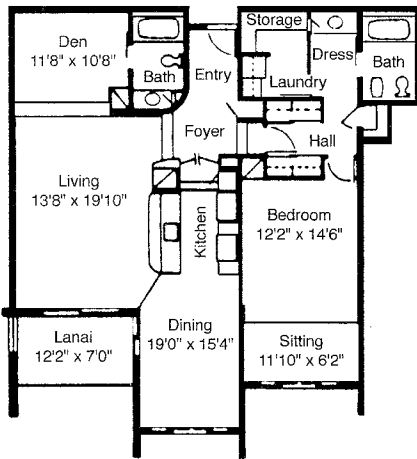

APARTMENT G-2 BEDROOMS, 2 BATH

TOTAL APT. AREA 1,845 sq ft

Dimensions are approximate interior measurements

APARTMENT H-2 BEDROOMS, 2 BATH, DEN

TOTAL APT. AREA 1,843 sq ft

Dimensions are approximate interior measurements

APARTMENT J-1 1-2 BEDROOM, 2 BATH

TOTAL APT. AREA 1,807 sq ft

Dimensions are approximate interior measurements

APARTMENT I-1 1 BEDROOM, 2 BATH, DEN

TOTAL APT. AREA 1,544 sq ft

Dimensions are approximate interior measurements

APARTMENT J-2 2 BEDROOMS, 2 BATH

TOTAL APT. AREA 1,788 sq ft

Dimensions are approximate interior measurements

APARTMENT K-1 1 BEDROOM, 2 BATH, DEN

TOTAL APT. AREA 1,513 sq ft

Dimensions are approximate interior measurements

APARTMENT L-2 2 BEDROOMS, 2 BATH

TOTAL APT. AREA 1,723 sq ft

Dimensions are approximate interior measurements