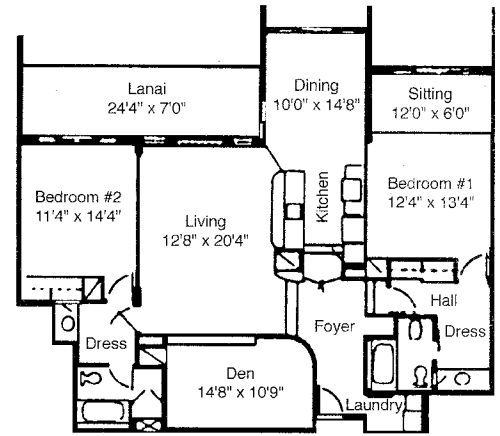

APARTMENT G-2 BEDROOMS, 2 BATH

TOTAL APT. AREA 1,845 sq ft

Dimensions are approximate interior measurements

APARTMENT H-2 BEDROOMS, 2 BATH, DEN

TOTAL APT. AREA 1,843 sq ft

Dimensions are approximate interior measurements

APARTMENT J-1 1-2 BEDROOM, 2 BATH

TOTAL APT. AREA 1,807 sq ft

Dimensions are approximate interior measurements

APARTMENT I-1 1 BEDROOM, 2 BATH, DEN

TOTAL APT. AREA 1,544 sq ft

Dimensions are approximate interior measurements

APARTMENT J-2 2 BEDROOMS, 2 BATH

TOTAL APT. AREA 1,788 sq ft

Dimensions are approximate interior measurements

APARTMENT K-1 1 BEDROOM, 2 BATH, DEN

TOTAL APT. AREA 1,513 sq ft

Dimensions are approximate interior measurements

APARTMENT L-2 2 BEDROOMS, 2 BATH

TOTAL APT. AREA 1,723 sq ft

Dimensions are approximate interior measurements