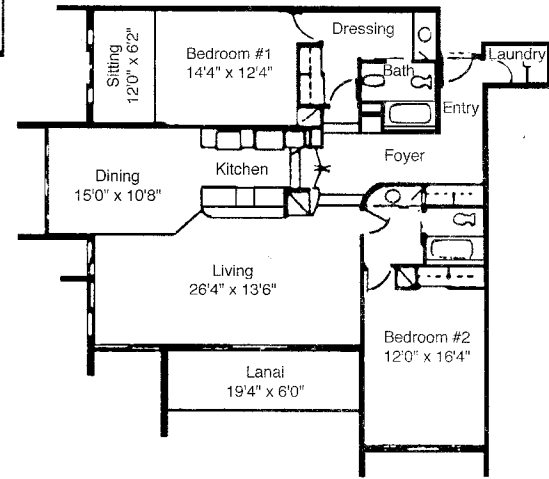

APARTMENT G-2 BEDROOMS, 2 BATH

TOTAL APT. AREA 1,845 sq ft

Dimensions are approximate interior measurements

APARTMENT H-2 BEDROOMS, 2 BATH, DEN

TOTAL APT. AREA 1,843 sq ft

Dimensions are approximate interior measurements

APARTMENT J-1 1-2 BEDROOM, 2 BATH

TOTAL APT. AREA 1,807 sq ft

Dimensions are approximate interior measurements

APARTMENT I-1 1 BEDROOM, 2 BATH, DEN

TOTAL APT. AREA 1,544 sq ft

Dimensions are approximate interior measurements

APARTMENT J-2 2 BEDROOMS, 2 BATH

TOTAL APT. AREA 1,788 sq ft

Dimensions are approximate interior measurements

APARTMENT K-1 1 BEDROOM, 2 BATH, DEN

TOTAL APT. AREA 1,513 sq ft

Dimensions are approximate interior measurements

APARTMENT L-2 2 BEDROOMS, 2 BATH

TOTAL APT. AREA 1,723 sq ft

Dimensions are approximate interior measurements