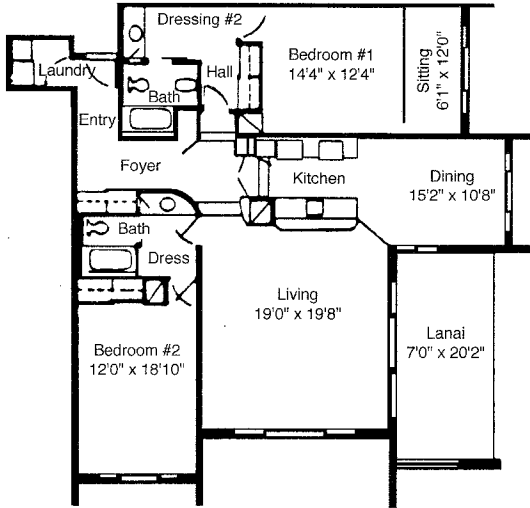

APARTMENT G-2 BEDROOMS, 2 BATH

TOTAL APT. AREA 1,845 sq ft

Dimensions are approximate interior measurements

APARTMENT H-2 BEDROOMS, 2 BATH, DEN

TOTAL APT. AREA 1,843 sq ft

Dimensions are approximate interior measurements

APARTMENT J-1 1-2 BEDROOM, 2 BATH

TOTAL APT. AREA 1,807 sq ft

Dimensions are approximate interior measurements

APARTMENT I-1 1 BEDROOM, 2 BATH, DEN

TOTAL APT. AREA 1,544 sq ft

Dimensions are approximate interior measurements

APARTMENT J-2 2 BEDROOMS, 2 BATH

TOTAL APT. AREA 1,788 sq ft

Dimensions are approximate interior measurements

APARTMENT K-1 1 BEDROOM, 2 BATH, DEN

TOTAL APT. AREA 1,513 sq ft

Dimensions are approximate interior measurements

APARTMENT L-2 2 BEDROOMS, 2 BATH

TOTAL APT. AREA 1,723 sq ft

Dimensions are approximate interior measurements