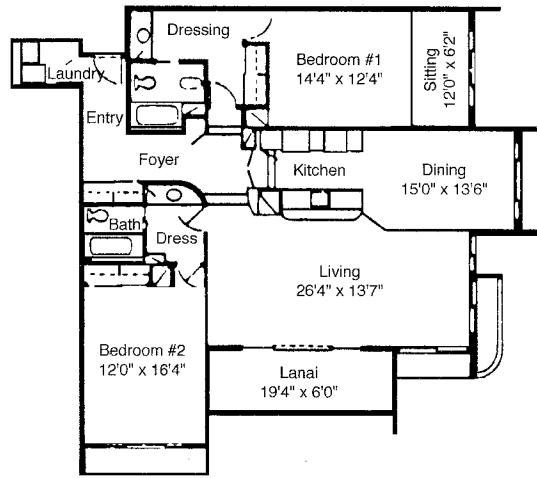

APARTMENT G-2 BEDROOMS, 2 BATH

TOTAL APT. AREA 1,845 sq ft

Dimensions are approximate interior measurements

APARTMENT H-2 BEDROOMS, 2 BATH, DEN

TOTAL APT. AREA 1,843 sq ft

Dimensions are approximate interior measurements

APARTMENT J-1 1-2 BEDROOM, 2 BATH

TOTAL APT. AREA 1,807 sq ft

Dimensions are approximate interior measurements

APARTMENT I-1 1 BEDROOM, 2 BATH, DEN

TOTAL APT. AREA 1,544 sq ft

Dimensions are approximate interior measurements

APARTMENT J-2 2 BEDROOMS, 2 BATH

TOTAL APT. AREA 1,788 sq ft

Dimensions are approximate interior measurements

APARTMENT K-1 1 BEDROOM, 2 BATH, DEN

TOTAL APT. AREA 1,513 sq ft

Dimensions are approximate interior measurements

APARTMENT L-2 2 BEDROOMS, 2 BATH

TOTAL APT. AREA 1,723 sq ft

Dimensions are approximate interior measurements