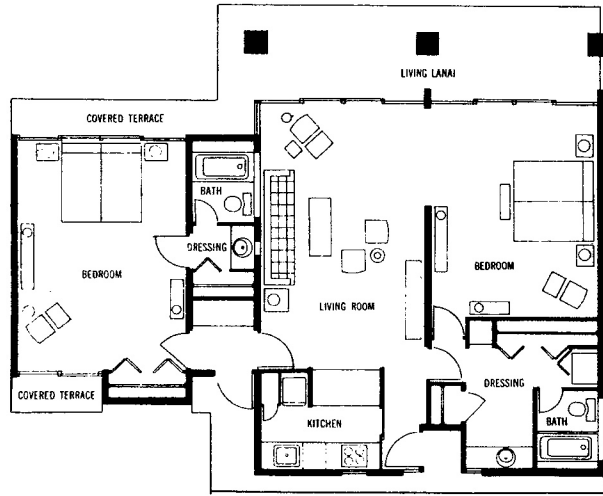

Maui Eldorado
Typical One-Bedroom Apartment

(Approximately 1200 square feet)

Maui Eldorado
Typical Two-Bedroom Apartment

(Approximately 1700 square feet)

Maui Eldorado
Typical Studio

(Studios range from 660 to 800 sq. ft.)

Maui Eldorado
One-Bedroom Two Bath Apartment

(Approximately 1200 square feet)