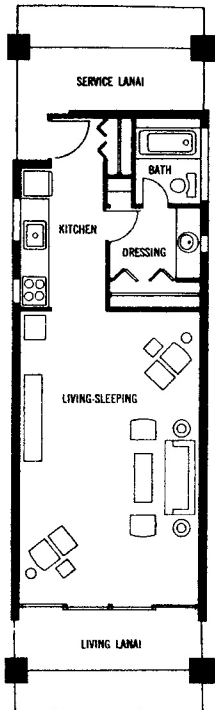

Maui Eldorado
Typical One-Bedroom Apartment

(Approximately 1200 square feet)

Maui Eldorado
Typical Two-Bedroom Apartment

(Approximately 1700 square feet)

Maui Eldorado
Typical Studio

(Studios range from 660 to 800 sq. ft.)

Maui Eldorado
One-Bedroom Two Bath Apartment

(Approximately 1200 square feet)