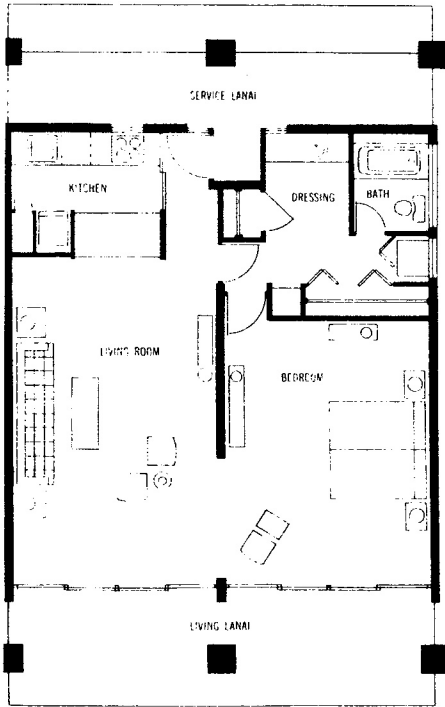

Maui Eldorado
Typical One-Bedroom Apartment

(Approximately 1200 square feet)

Maui Eldorado
Typical Two-Bedroom Apartment

(Approximately 1700 square feet)

Maui Eldorado
Typical Studio

(Studios range from 660 to 800 sq. ft.)

Maui Eldorado
One-Bedroom Two Bath Apartment

(Approximately 1200 square feet)